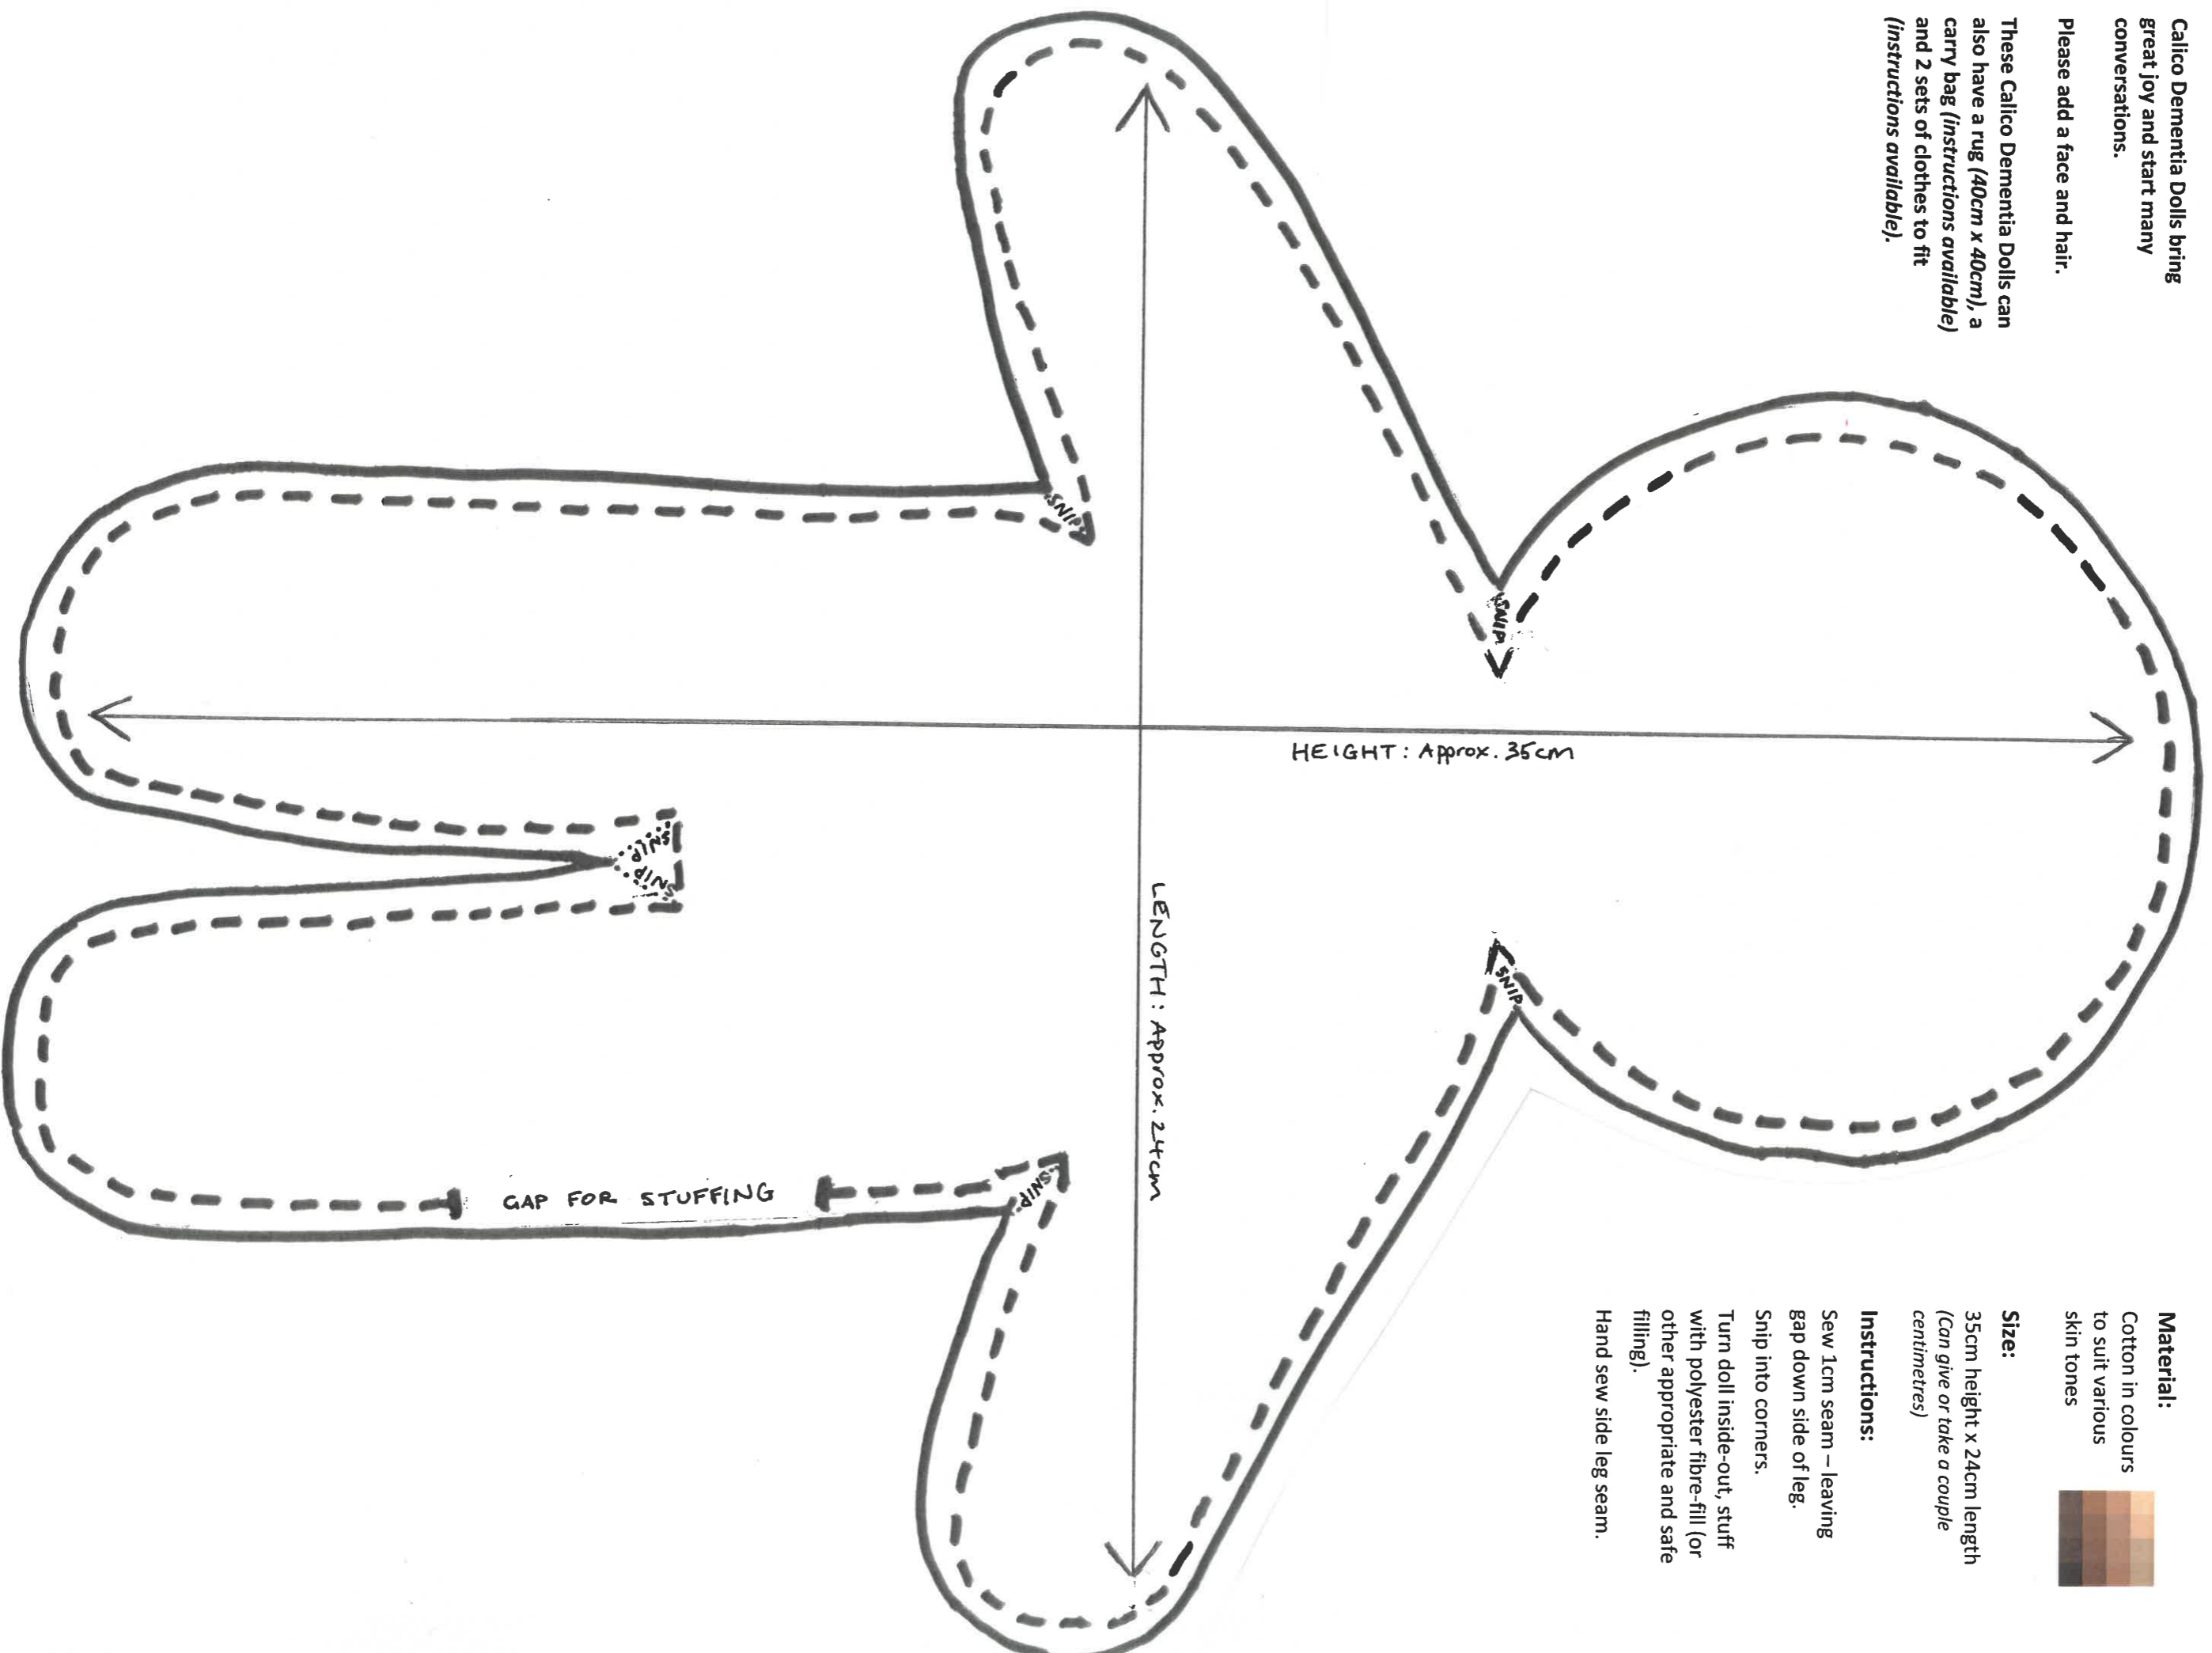

Calico Dementia Dolls bring great joy and start many conversations.

Please add a face and hair.

These Calico Dementia Dolls can also have a rug (40cm x 40cm), a carry bag (instructions available) and 2 sets of clothes to fit (instructions available).

**Material:**  
Cotton in colours to suit various skin tones

**Size:**  
35cm height x 24cm length (Can give or take a couple centimetres)

**Instructions:**  
Sew 1cm seam – leaving gap down side of leg.  
Snip into corners.  
Turn doll inside-out, stuff with polyester fibre-fill (or other appropriate and safe filling).  
Hand sew side leg seam.